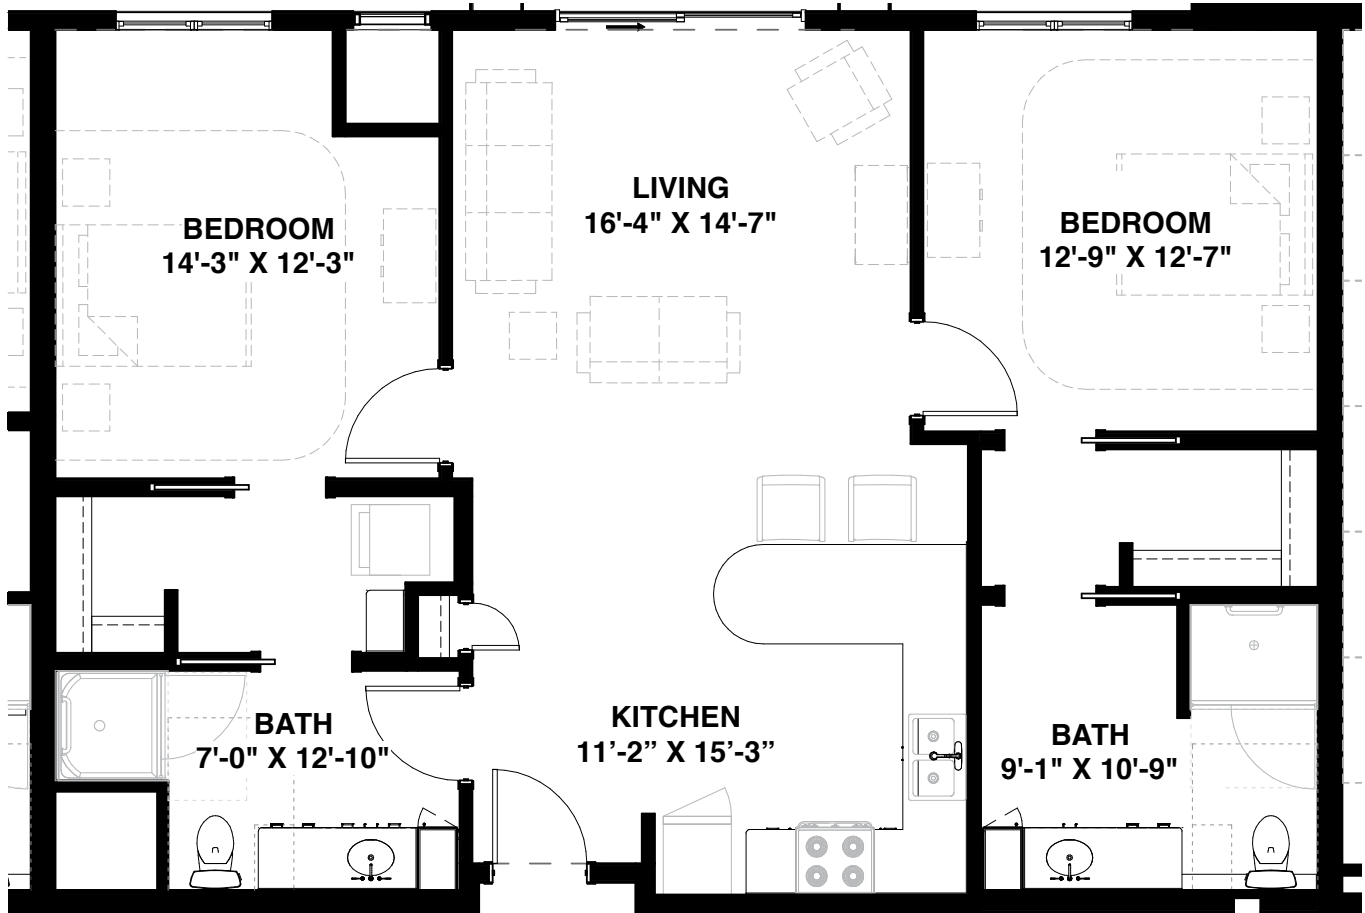

# White Oak

1172 <sup>SQ FT</sup>

- Two Bedroom
- Two Bath

IL-C2