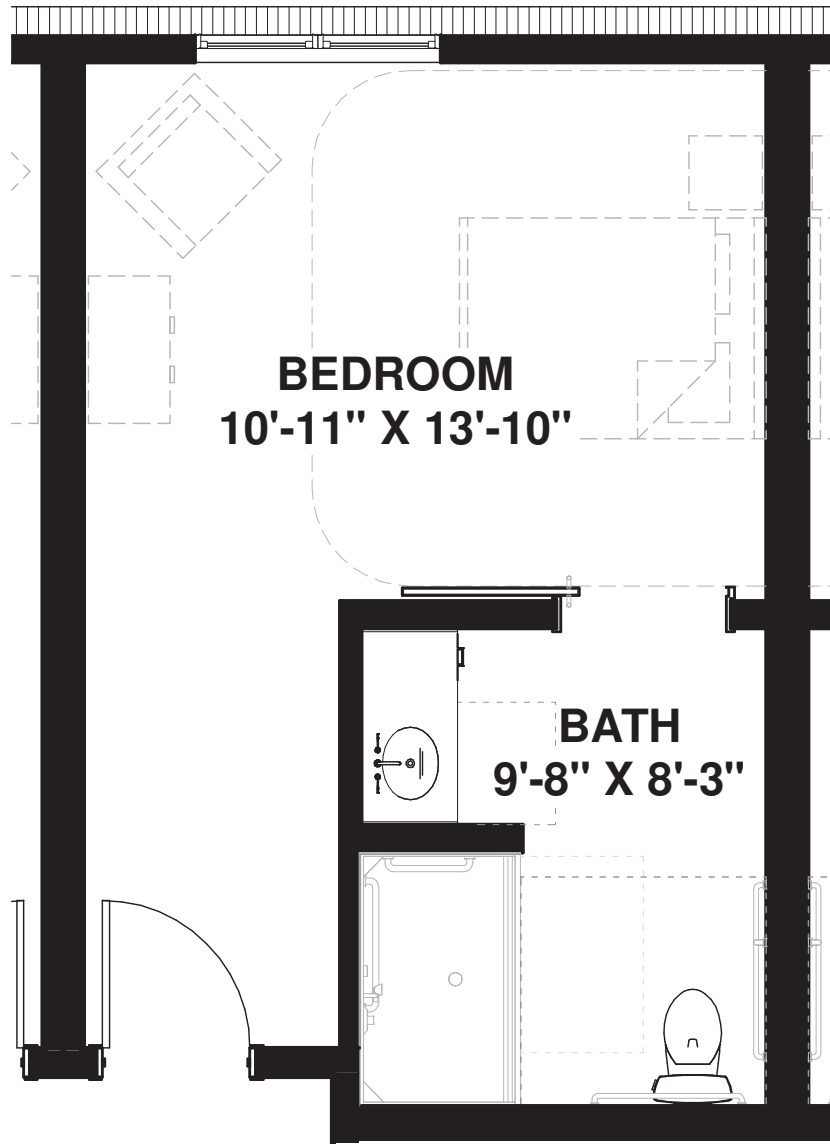

Walnut

327 SQ FT

■ Studio

Cherry

471 ^{SQ FT}

- Two Bedroom
- One Bath