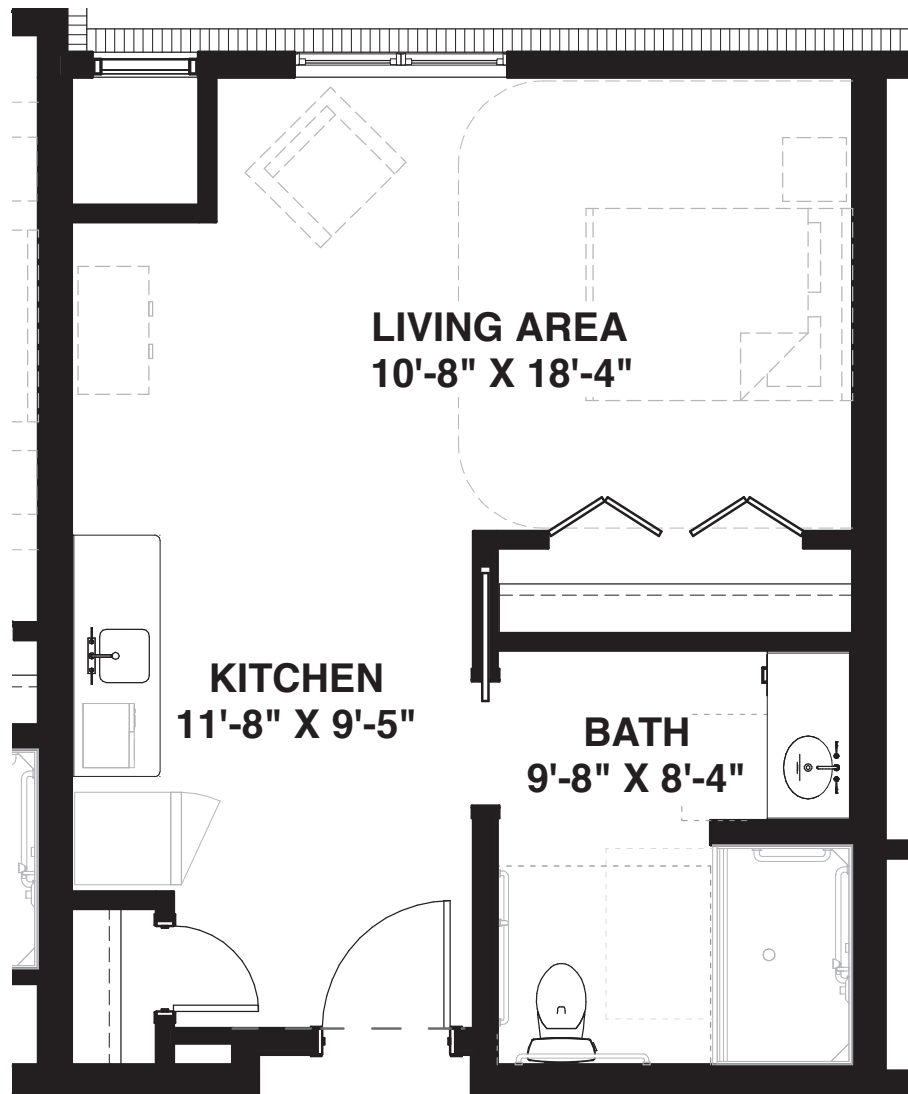

Maple

462 ^{SQ FT}

■ Studio

Pecan

542 ^{SQ FT}

- One Bedroom
- One Bath

Birch

636 SQ FT

- One Bedroom
- One Bath

Magnolia

787 SQ FT

- Two Bedroom
- Two Bath

Honeysuckle

875 SQFT

- Two Bedroom
- One Bath