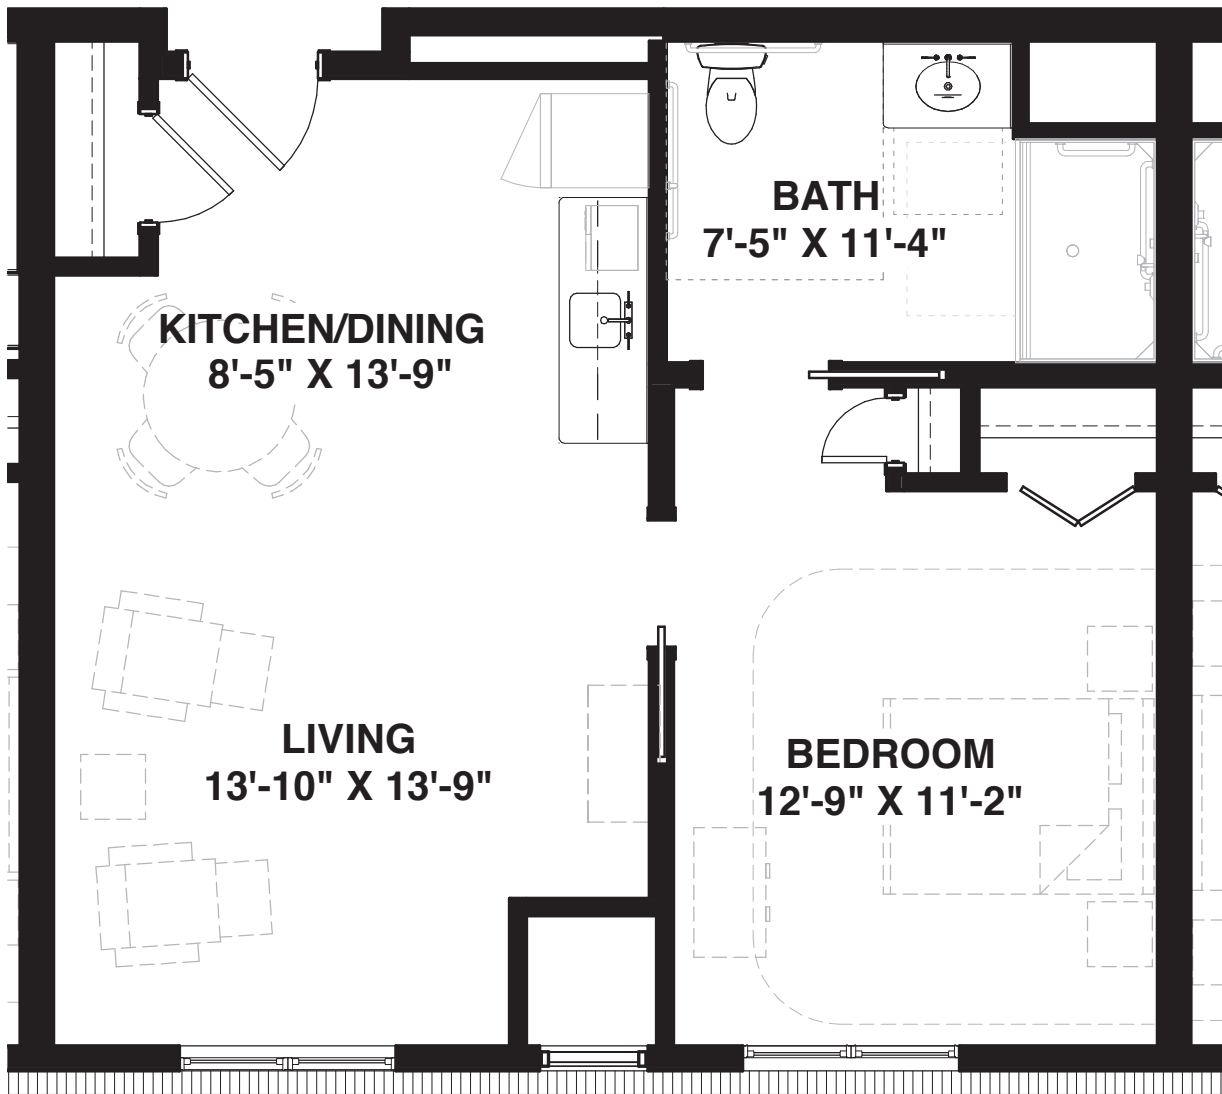

Maple

462 ^{SQ FT}

■ Studio

Pecan

542 ^{SQ FT}

- One Bedroom
- One Bath

Birch

636 SQ FT

- One Bedroom
- One Bath

Magnolia

787 SQ FT

- Two Bedroom
- Two Bath

Honeysuckle

875 SQFT

- Two Bedroom
- One Bath