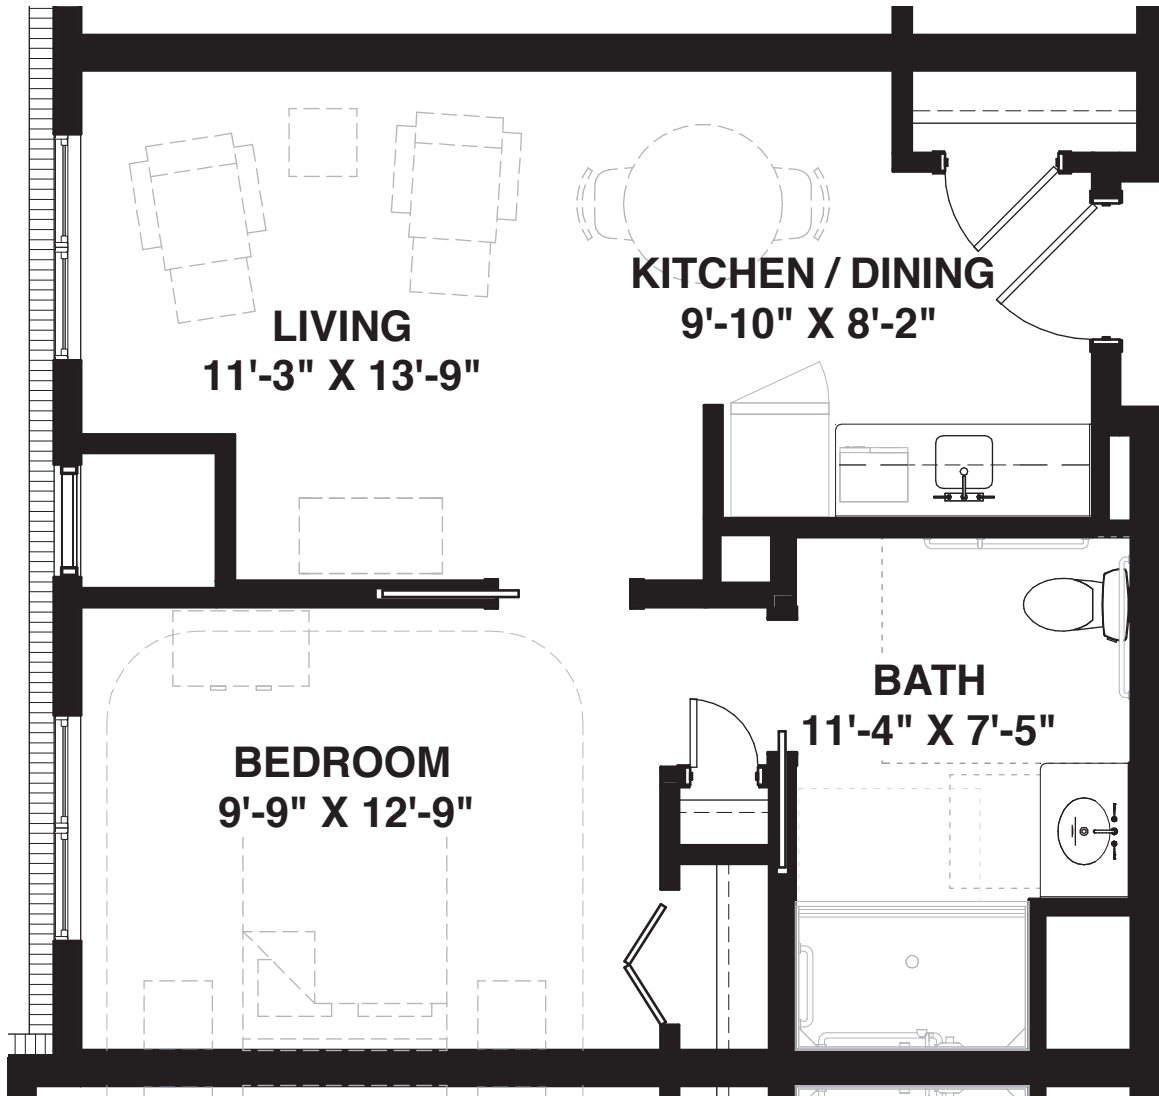

Maple

462 ^{SQ FT}

■ Studio

Pecan

542 ^{SQ FT}

- One Bedroom
- One Bath

Birch

636 SQ FT

- One Bedroom
- One Bath

Magnolia

787 SQ FT

- Two Bedroom
- Two Bath

Honeysuckle

875 SQFT

- Two Bedroom
- One Bath