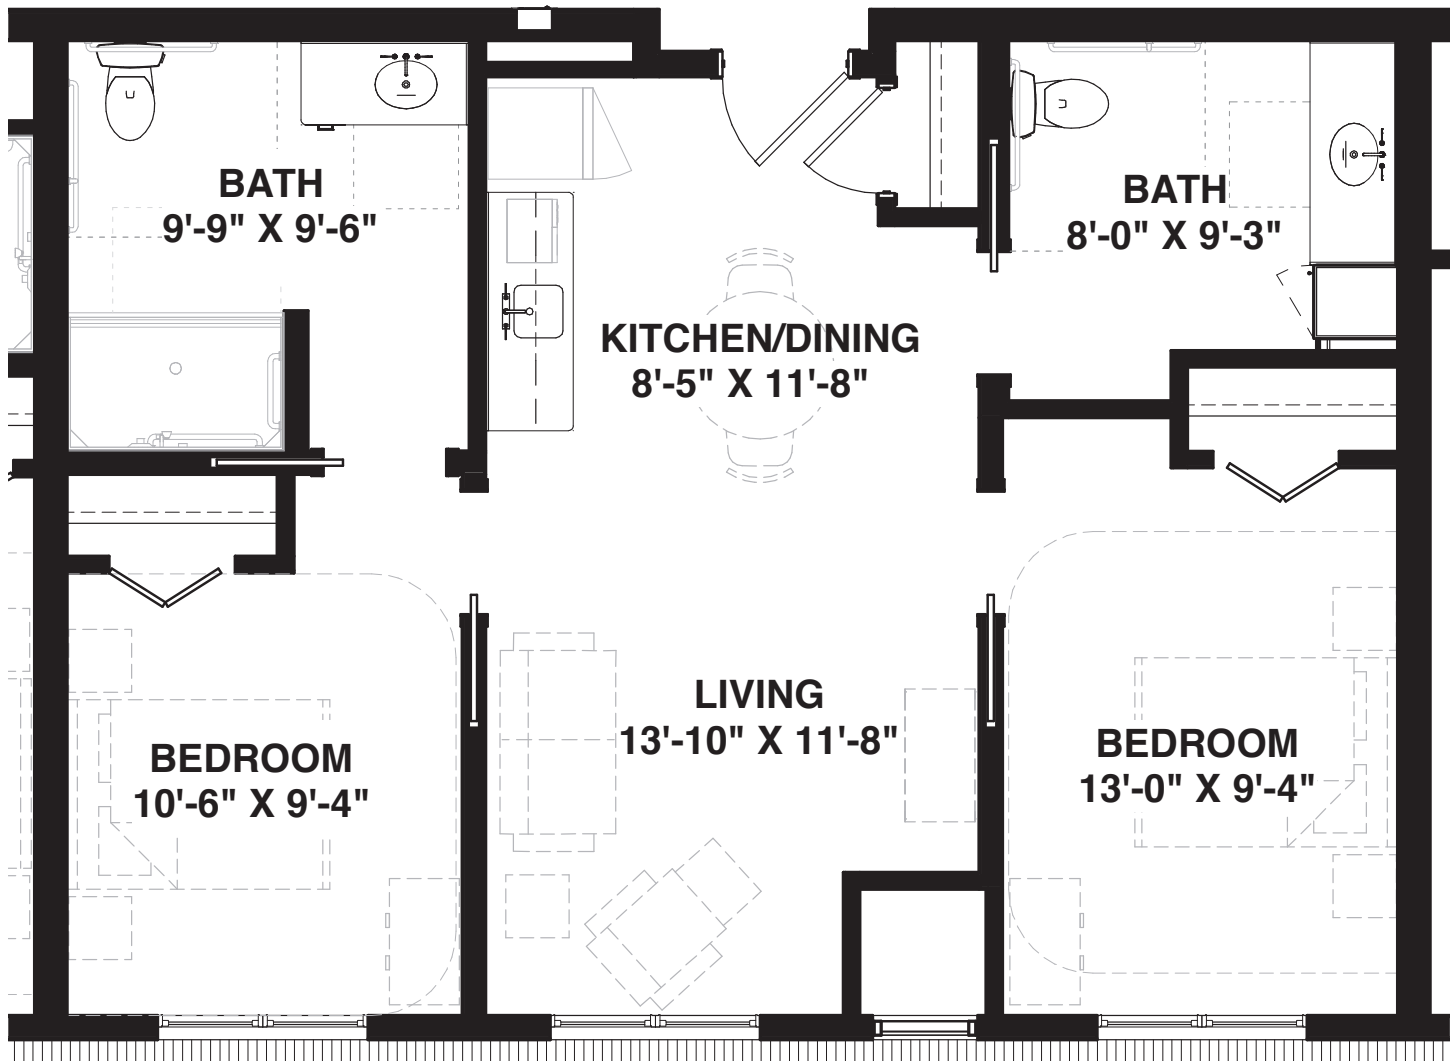

Maple

462 ^{SQ FT}

■ Studio

Pecan

542 ^{SQ FT}

- One Bedroom
- One Bath

Birch

636 SQ FT

- One Bedroom
- One Bath

Magnolia

787 SQ FT

- Two Bedroom
- Two Bath

Honeysuckle

875 SQFT

- Two Bedroom
- One Bath